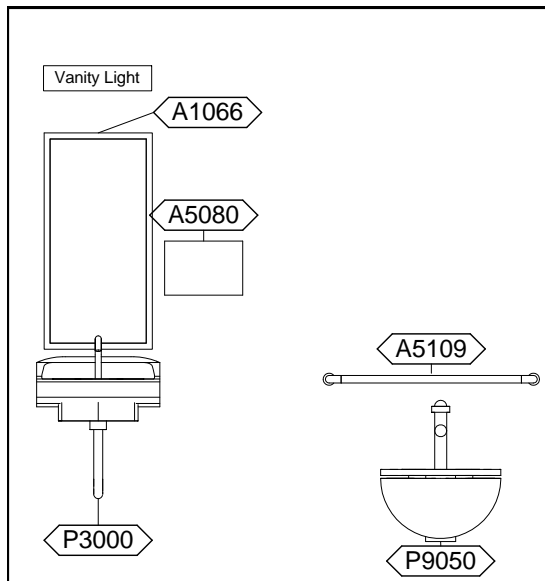

Option A - Room Entrance

Option B - Corridor Entrance

Room Description: Toilet, Unisex (TLTU1)	NSF: 60	TLTU1	
Sheet Description: Floor & Ceiling Mounted Equipment Plans	Scale: 1/4" = 1'-0"	Sheet 2	of 5

TLTU1 - NOTES

- 1 JSN P8710, Utility Center, shall be included in Navy projects only.

Room Description: Toilet, Unisex (TLTU1)	NSF: 60	TLTU1	
Sheet Description: Equipment Plan	Scale: 3/8" = 1'-0"	Sheet 3	of 5

TLTU1 - NORTH ELEVATION

TLTU1 - EAST ELEVATION

TLTU1 - SOUTH ELEVATION

TLTU1 - WEST ELEVATION

Room Description: Toilet, Unisex (TLTU1)	NSF: 60	<h1>TLTU1</h1>	
Sheet Description: Interior Room Elevations	Scale: 3/8" = 1'-0"	Sheet <h2>4</h2>	of <h2>5</h2>