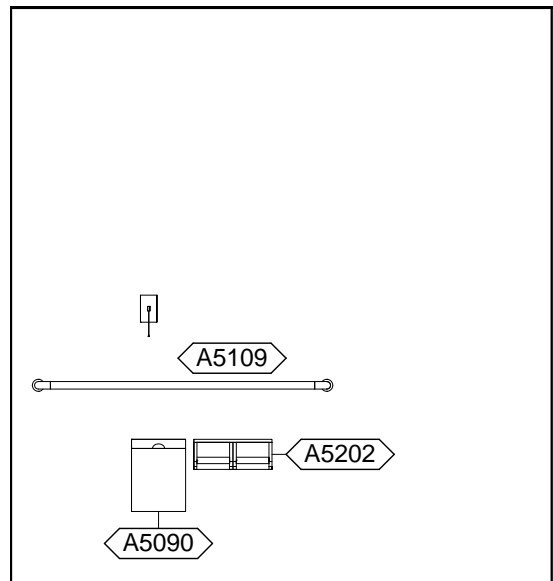

Room Description: Toilet, Unisex (TLTU1)	NSF: 60	TLTU1	
Sheet Description: Room/Equipment Isometric	Scale:	Sheet 1	of 5

TLTU1 - FLOOR PLAN

Option A - Room Entrance

Option B - Corridor Entrance

TLTU1 - CEILING MOUNTED EQUIPMENT PLAN

Option A - Room Entrance

Option B - Corridor Entrance

Room Description: Toilet, Unisex (TLTU1)	NSF: 60	TLTU1	
Sheet Description: Floor & Ceiling Mounted Equipment Plans	Scale: 1/4" = 1'-0"	Sheet 2	of 5

TLTU1 - NOTES

- 1 JSN P8710, Utility Center, shall be included in Navy projects only.

Room Description: Toilet, Unisex (TLTU1)	NSF: 60	TLTU1	
Sheet Description: Equipment Plan	Scale: 3/8" = 1'-0"	Sheet 3	of 5

TLTU1 - NORTH ELEVATION

TLTU1 - EAST ELEVATION

TLTU1 - SOUTH ELEVATION

TLTU1 - WEST ELEVATION

Room Description: Toilet, Unisex (TLTU1)	NSF: 60	<h1>TLTU1</h1>	
Sheet Description: Interior Room Elevations	Scale: 3/8" = 1'-0"	Sheet <h2>4</h2>	of <h2>5</h2>