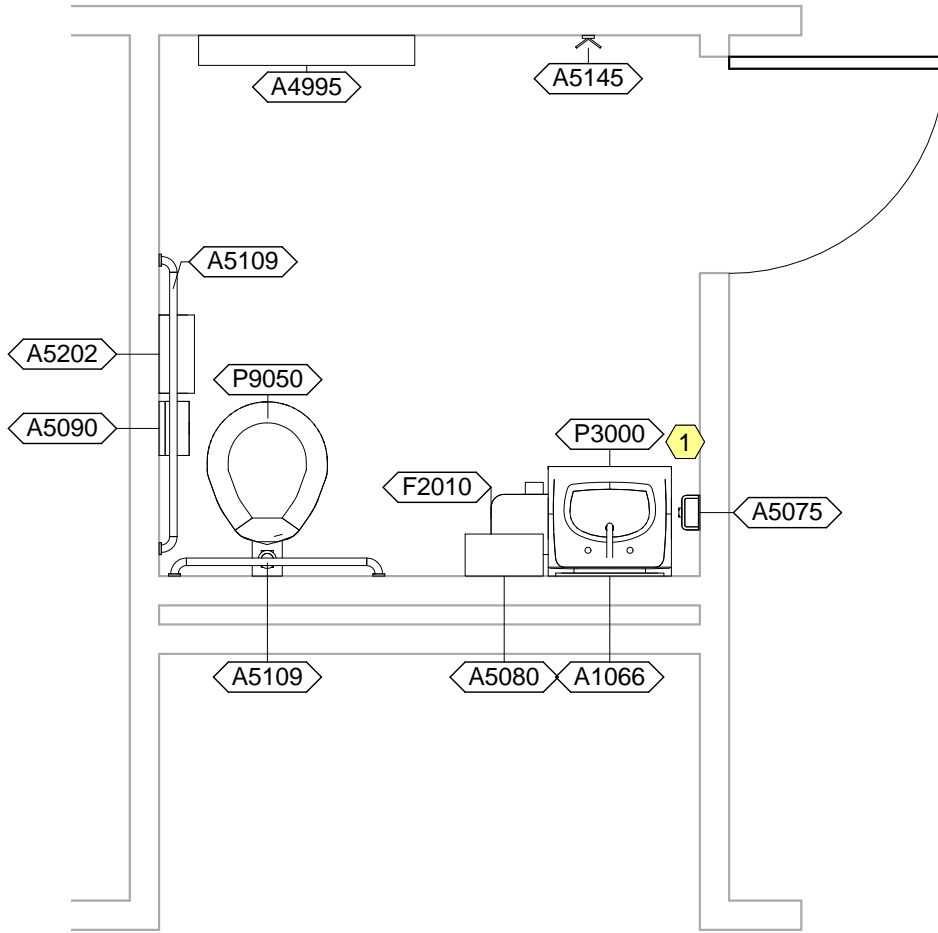

Room Description: Toilet, Unisex (TLTU1)	NSF: 60	TLTU1	
Sheet Description: Room/Equipment Isometric	Scale:	Sheet 1	of 5

TLTU1 - FLOOR PLAN

Option A - Room Entrance

Option B - Corridor Entrance

TLTU1 - CEILING MOUNTED EQUIPMENT PLAN

Option A - Room Entrance

Option B - Corridor Entrance

Room Description: Toilet, Unisex (TLTU1)	NSF: 60	TLTU1	
Sheet Description: Floor & Ceiling Mounted Equipment Plans	Scale: 1/4" = 1'-0"	Sheet 2	of 5

TLTU1 - NOTES

TLTU1 - EQUIPMENT SCHEDULE

JSN	Nomenclature	Qty	LF	AR	Logistics			Utilities					
					NA	AF	VA	1	2	3	4	5	6
A1066	Mirror, Float Glass, With SS Frame	1		A	A	A	A	-	-	-	-	-	-
A4995	Table, Diaper Changing, Wall Mounted	1		A	A	A	A	-	-	-	-	-	-
A5075	Dispenser, Soap, Disposable	1		C	C	C	C	-	-	-	-	-	-
A5080	Dispenser, Paper Towel, SS, Surface Mounted	1		A	A	A	A	-	-	-	-	-	-
A5090	Disposal, Sanitary Napkin, SS, Surface Mounted	1		A	A	A	A	-	-	-	-	-	-
A5109	Grab Bar, 1-1/4" Dia., SS, 2 Wall, W/C Accessible	2		A	A	A	A	-	-	-	-	-	-
A5145	Hook, Garment, Double, SS, Surface Mounted	1		A	A	A	A	-	-	-	-	-	-
A5202	Dispenser, Toilet Paper w/Utility Shelf, SS, 2-Roll	1		A	A	A	A	-	-	-	-	-	-
F2010	Basket, Wastepaper, Step-On	1		C	C	C	C	-	-	-	-	-	-
P3000	Lavatory, Vitreous China, Straight Back	1		A	A	A	A	D	-	-	-	-	-
P9050	Toilet, Wall Hung, Siphon Jet	1		A	A	A	A	B	-	-	-	-	-

Room Description: Toilet, Unisex (TLTU1)	NSF: 60	TLTU1	
Sheet Description: Equipment Schedule	Scale:	Sheet 5	of 5