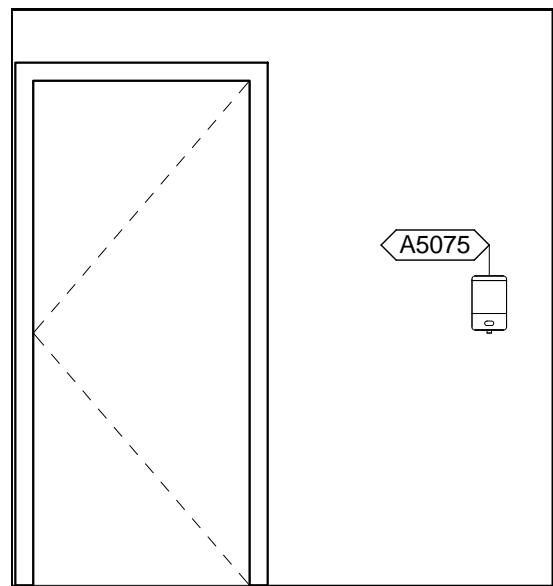

Room Description: Toilet, Unisex (TLTU1)	NSF: 60	TLTU1	
Sheet Description: Room/Equipment Isometric	Scale:	Sheet 1	of 5

TLTU1 - FLOOR PLAN

Option A - Room Entrance

Option B - Corridor Entrance

TLTU1 - CEILING MOUNTED EQUIPMENT PLAN

Option A - Room Entrance

Option B - Corridor Entrance

Room Description: Toilet, Unisex (TLTU1)	NSF: 60	TLTU1	
Sheet Description: Floor & Ceiling Mounted Equipment Plans	Scale: 1/4" = 1'-0"	Sheet 2	of 5

TLTU1 - NOTES

- 1 JSN P8710, Utility Center, shall be included in Navy projects only.

Room Description: Toilet, Unisex (TLTU1)	NSF: 60	TLTU1	
Sheet Description: Equipment Plan	Scale: 3/8" = 1'-0"	Sheet 3	of 5

TLTU1 - NORTH ELEVATION

TLTU1 - EAST ELEVATION

TLTU1 - SOUTH ELEVATION

TLTU1 - WEST ELEVATION

Room Description: Toilet, Unisex (TLTU1)	NSF: 60	<h1>TLTU1</h1>	
Sheet Description: Interior Room Elevations	Scale: 3/8" = 1'-0"	Sheet <h2>4</h2>	of <h2>5</h2>