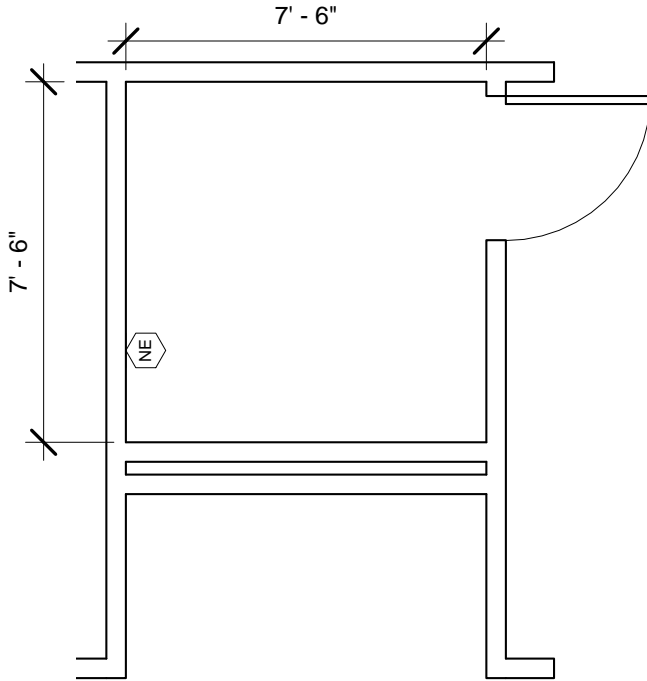

Room Description: Toilet, Unisex (TLTU1)	NSF: 60	TLTU1	
Sheet Description: Room/Equipment Isometric	Scale:	Sheet 1	of 5

TLTU1 - FLOOR PLAN

Option A - Room Entrance

Option B - Corridor Entrance

TLTU1 - CEILING MOUNTED EQUIPMENT PLAN

Option A - Room Entrance

Option B - Corridor Entrance

Room Description: Toilet, Unisex (TLTU1)	NSF: 60	TLTU1	
Sheet Description: Floor & Ceiling Mounted Equipment Plans	Scale: 1/4" = 1'-0"	Sheet 2	of 5

TLTU1 - NOTES

TLTU1 - EAST ELEVATION

TLTU1 - SOUTH ELEVATION

TLTU1 - WEST ELEVATION

Room Description: Toilet, Unisex (TLTU1)	NSF: 60	<h1>TLTU1</h1>	
Sheet Description: Interior Room Elevations	Scale: 3/8" = 1'-0"	Sheet <h2>4</h2>	of <h2>5</h2>